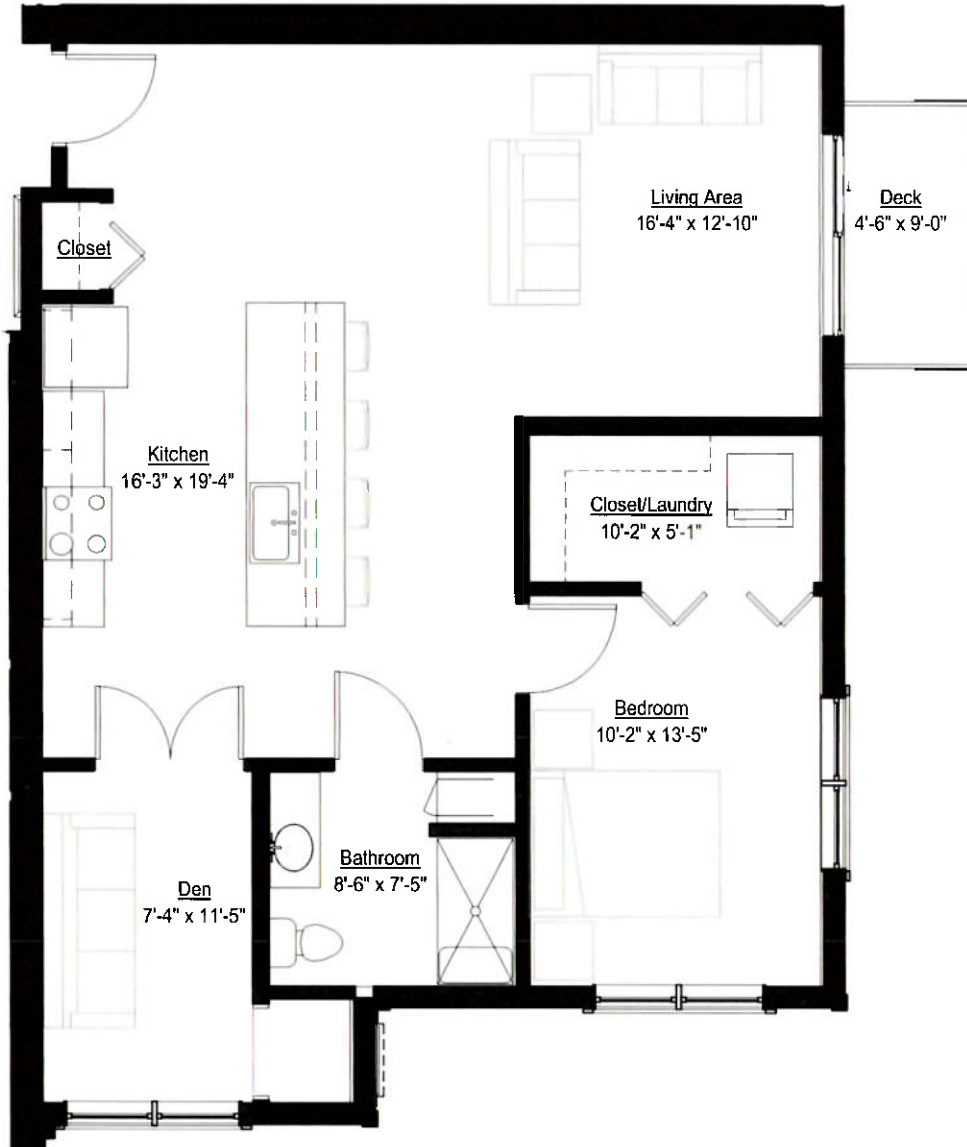

INDEPENDENT LIVING/
ASSISTED LIVING

DEER PATH - 1+D
1 BEDROOM + DEN
832 SQ. FT.

UNITS: 332, 432

INDEPENDENT LIVING/
ASSISTED LIVING

DEER PATH - 1+F
1 BEDROOM + DEN
896 SQ. FT.

UNITS: 222, 322, 422

INDEPENDENT LIVING/
ASSISTED LIVING

DEER PATH - 1+B
1 BEDROOM + DEN
910 SQ. FT.

UNITS: 210, 310, 330, 410, 430

INDEPENDENT LIVING/ ASSISTED LIVING

DEER PATH - 1+C 1 BEDROOM + DEN 977 SQ. FT.

UNITS: 333, 433 (accessible)

INDEPENDENT LIVING/
ASSISTED LIVING

DEER PATH - 1+A
1 BEDROOM + DEN
986 SQ. FT.

UNITS: 102, 202, 302, 402

INDEPENDENT LIVING/ ASSISTED LIVING

DEER PATH - 1+E
1 BEDROOM + DEN
1,088 SQ. FT.

UNIT: 329
