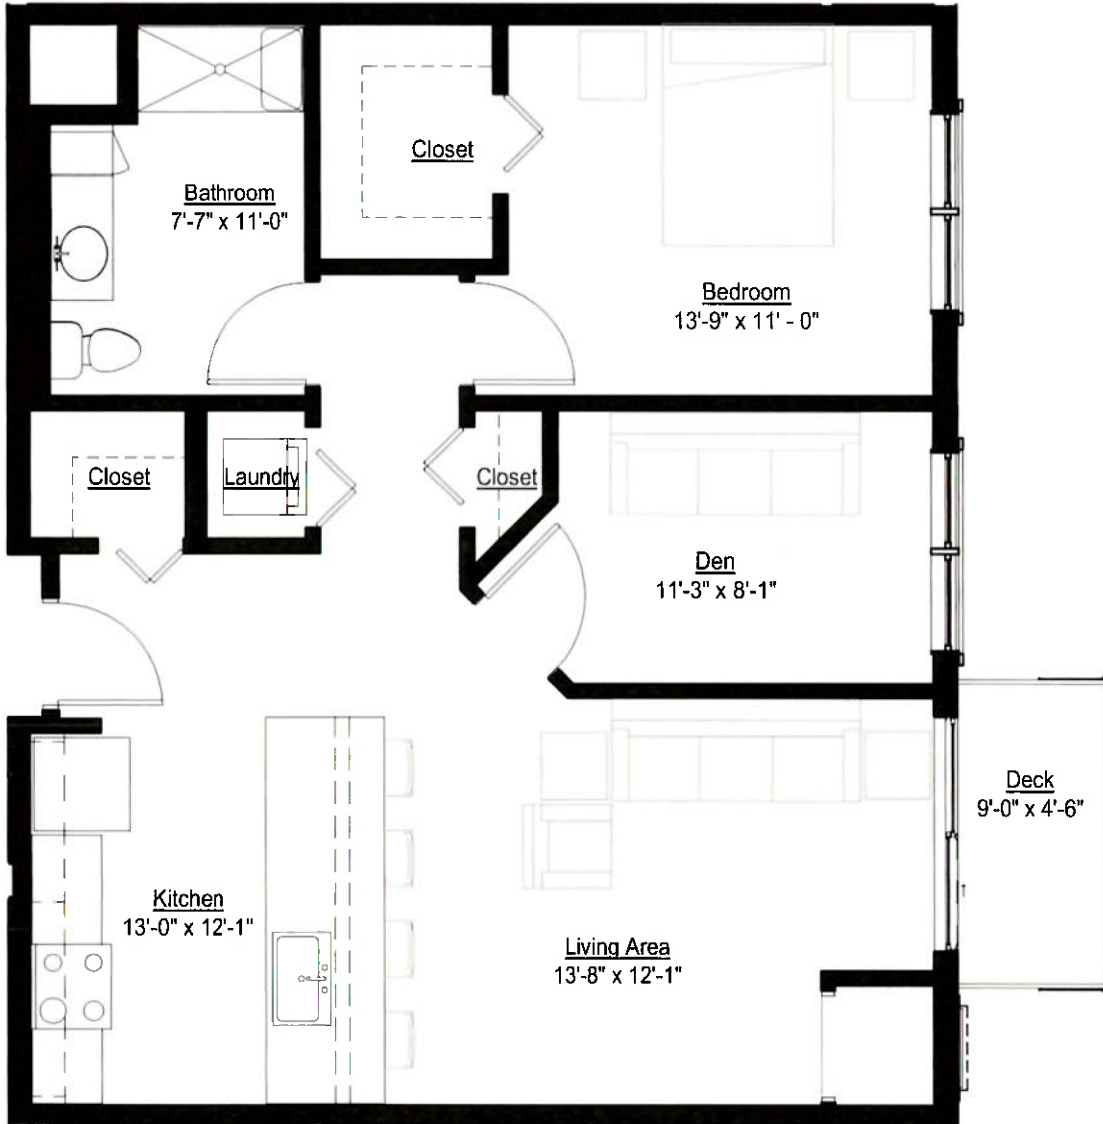

INDEPENDENT LIVING/
ASSISTED LIVING

DEER PATH - 1+D
1 BEDROOM + DEN
832 SQ. FT.

UNITS: 332, 432

INDEPENDENT LIVING/
ASSISTED LIVING

DEER PATH - 1+F
1 BEDROOM + DEN
896 SQ. FT.

UNITS: 222, 322, 422

INDEPENDENT LIVING/
ASSISTED LIVING

DEER PATH - 1+B
1 BEDROOM + DEN
910 SQ. FT.

UNITS: 210, 310, 330, 410, 430

INDEPENDENT LIVING/ ASSISTED LIVING

DEER PATH - 1+C 1 BEDROOM + DEN 977 SQ. FT.

UNITS: 333, 433 (accessible)

INDEPENDENT LIVING/
ASSISTED LIVING

DEER PATH - 1+A
1 BEDROOM + DEN
986 SQ. FT.

UNITS: 102, 202, 302, 402

INDEPENDENT LIVING/ ASSISTED LIVING

DEER PATH - 1+E
1 BEDROOM + DEN
1,088 SQ. FT.

UNIT: 329
