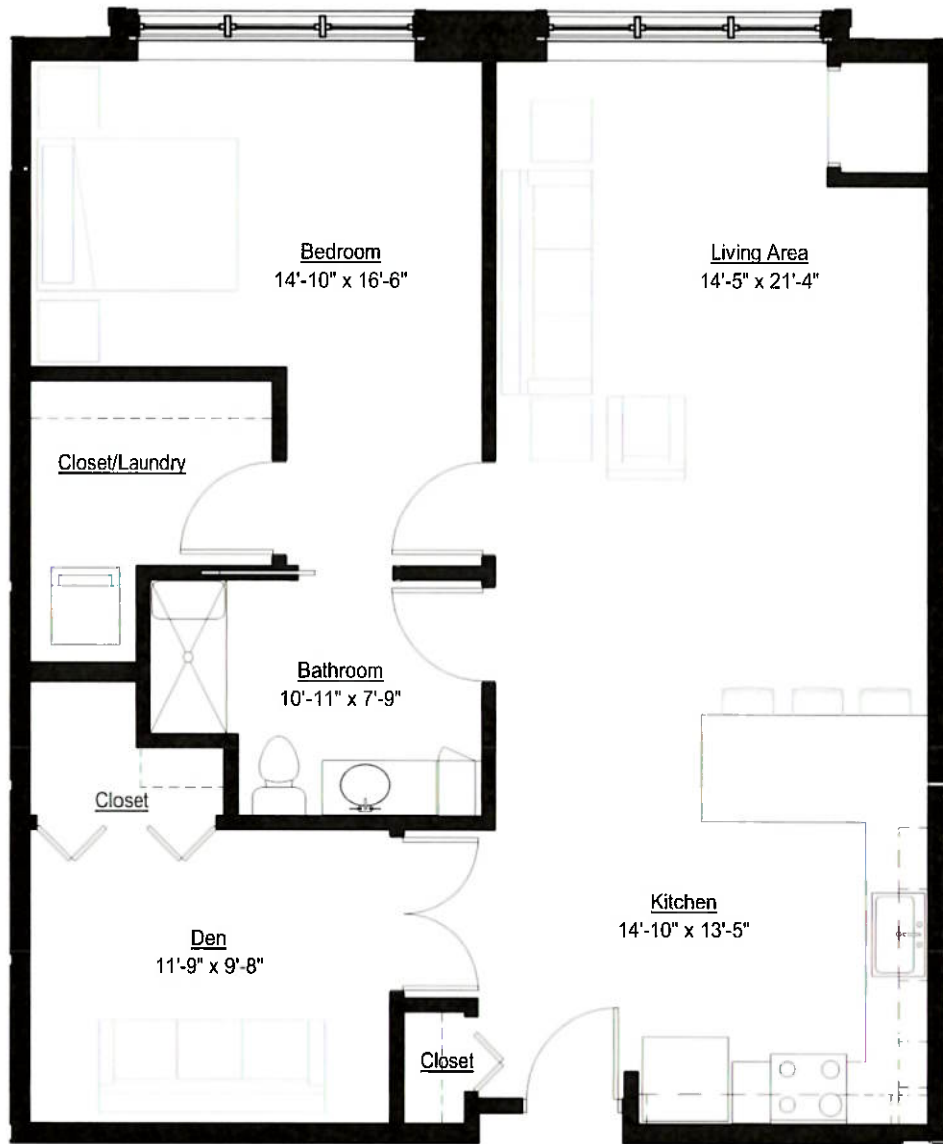

INDEPENDENT LIVING/
ASSISTED LIVING

DEER PATH - 1+D
1 BEDROOM + DEN
832 SQ. FT.

UNITS: 332, 432

INDEPENDENT LIVING/
ASSISTED LIVING

DEER PATH - 1+F
1 BEDROOM + DEN
896 SQ. FT.

UNITS: 222, 322, 422

INDEPENDENT LIVING/
ASSISTED LIVING

DEER PATH - 1+B
1 BEDROOM + DEN
910 SQ. FT.

UNITS: 210, 310, 330, 410, 430

INDEPENDENT LIVING/ ASSISTED LIVING

DEER PATH - 1+C 1 BEDROOM + DEN 977 SQ. FT.

UNITS: 333, 433 (accessible)

INDEPENDENT LIVING/
ASSISTED LIVING

DEER PATH - 1+A
1 BEDROOM + DEN
986 SQ. FT.

UNITS: 102, 202, 302, 402

INDEPENDENT LIVING/ ASSISTED LIVING

DEER PATH - 1+E
1 BEDROOM + DEN
1,088 SQ. FT.

UNIT: 329
