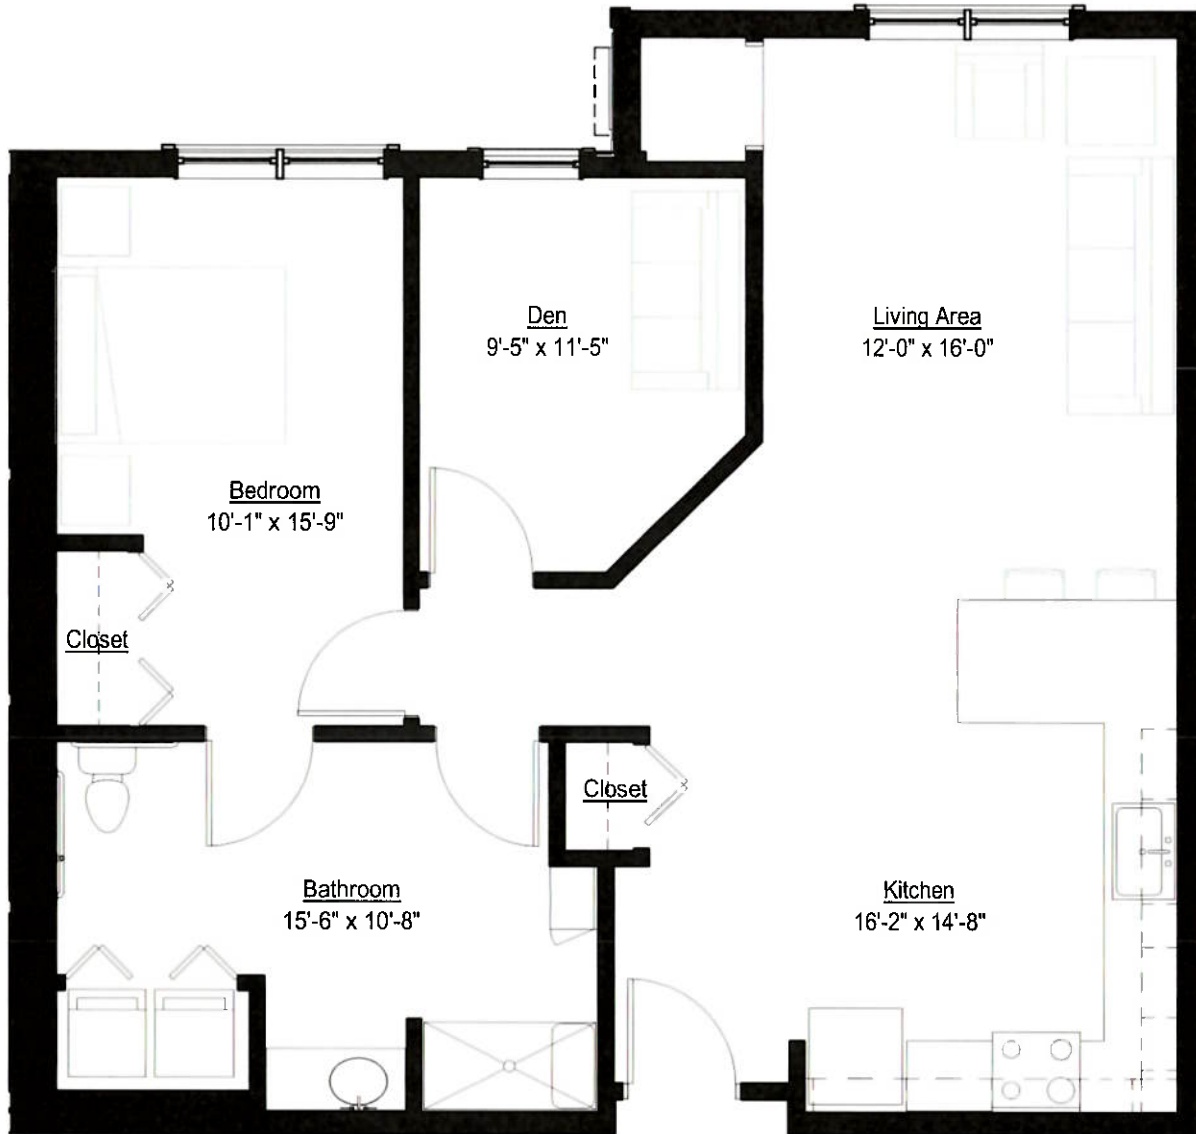

INDEPENDENT LIVING/
ASSISTED LIVING

DEER PATH - 1+D
1 BEDROOM + DEN
832 SQ. FT.

UNITS: 332, 432

INDEPENDENT LIVING/
ASSISTED LIVING

DEER PATH - 1+F
1 BEDROOM + DEN
896 SQ. FT.

UNITS: 222, 322, 422

INDEPENDENT LIVING/
ASSISTED LIVING

DEER PATH - 1+B
1 BEDROOM + DEN
910 SQ. FT.

UNITS: 210, 310, 330, 410, 430

INDEPENDENT LIVING/ ASSISTED LIVING

DEER PATH - 1+C 1 BEDROOM + DEN 977 SQ. FT.

UNITS: 333, 433 (accessible)

INDEPENDENT LIVING/
ASSISTED LIVING

DEER PATH - 1+A
1 BEDROOM + DEN
986 SQ. FT.

UNITS: 102, 202, 302, 402

INDEPENDENT LIVING/ ASSISTED LIVING

DEER PATH - 1+E
1 BEDROOM + DEN
1,088 SQ. FT.

UNIT: 329
