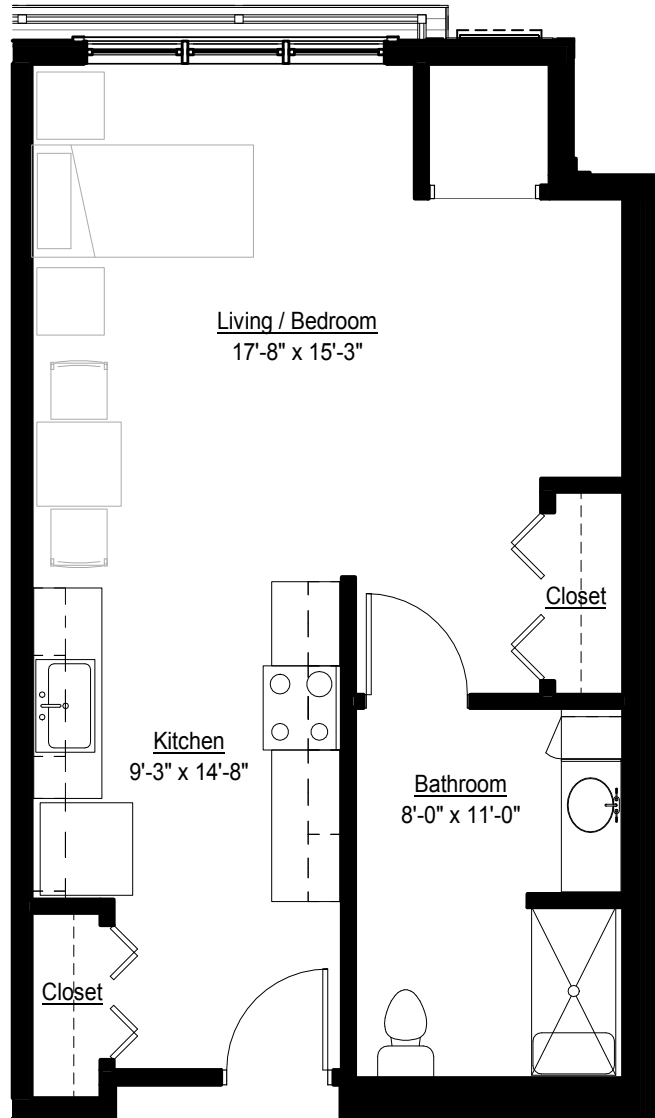

INDEPENDENT LIVING/ ASSISTED LIVING

HUMMINGBIRD SUITES - SA STUDIO 504 SQ. FT.

UNITS: 216, 316, 416

HUMMINGBIRD SUITES - SB
STUDIO
571 SQ. FT.

UNITS: 335, 435
