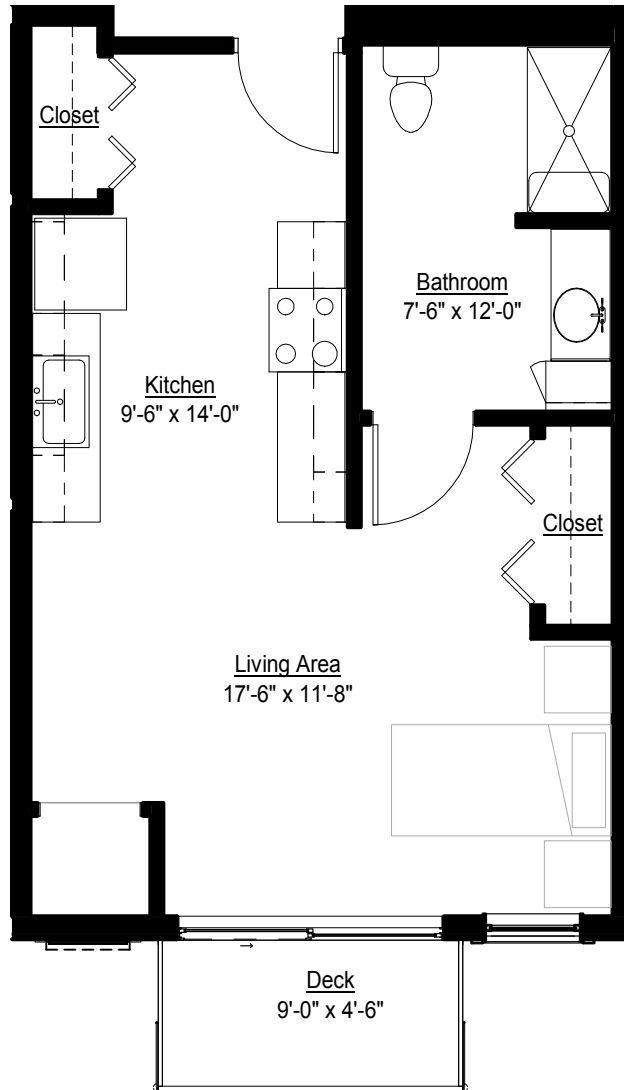

INDEPENDENT LIVING/ ASSISTED LIVING

HUMMINGBIRD SUITES - SA STUDIO 504 SQ. FT.

UNITS: 216, 316, 416

HUMMINGBIRD SUITES - SB
STUDIO
571 SQ. FT.

UNITS: 335, 435
