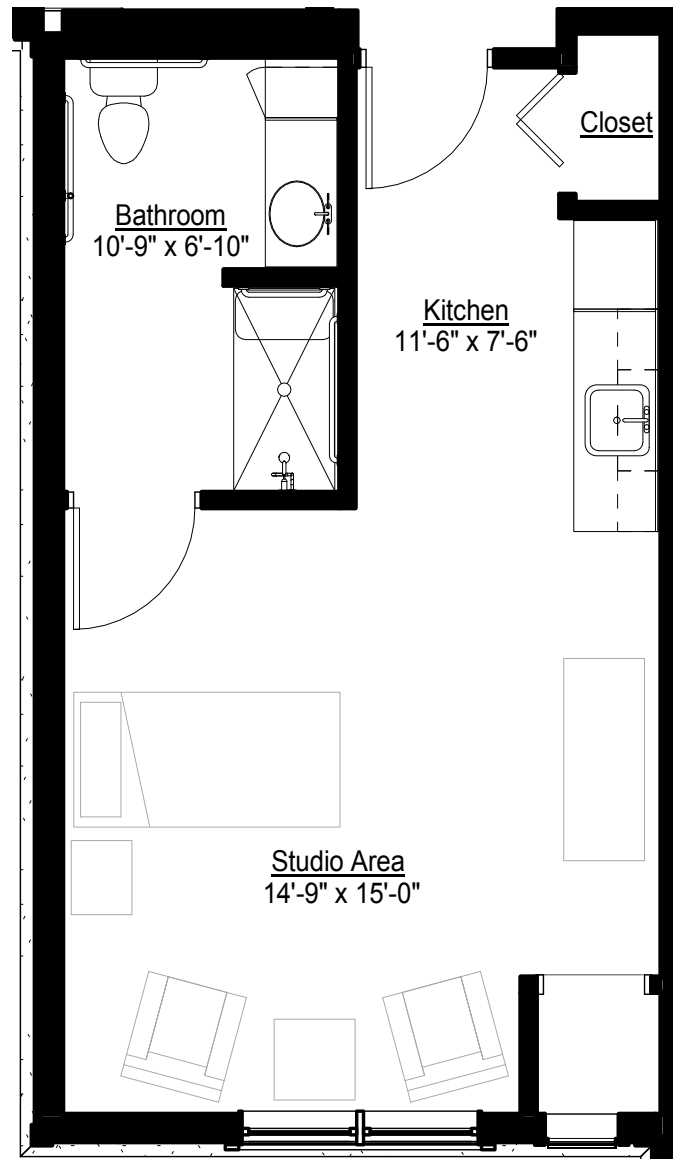

---

---

MONARCH SUITES  
STUDIO (*accessible*)  
504 SQ. FT.

UNIT: 133

---

---

---

MONARCH SUITES  
STUDIO  
512 SQ. FT.

UNIT: 142

---

---

---

MONARCH SUITES  
STUDIO (*accessible*)  
560 SQ. FT.

UNIT: 146

---

---

---

MONARCH SUITES  
STUDIO  
443 SQ. FT.

UNITS: 147, 149

---

---

---

**MONARCH SUITES**  
**STUDIO**  
**399 SQ. FT.**

UNIT: 148

---

---

---

MONARCH SUITES  
STUDIO  
448 SQ. FT.

UNIT: 156

---

---

---