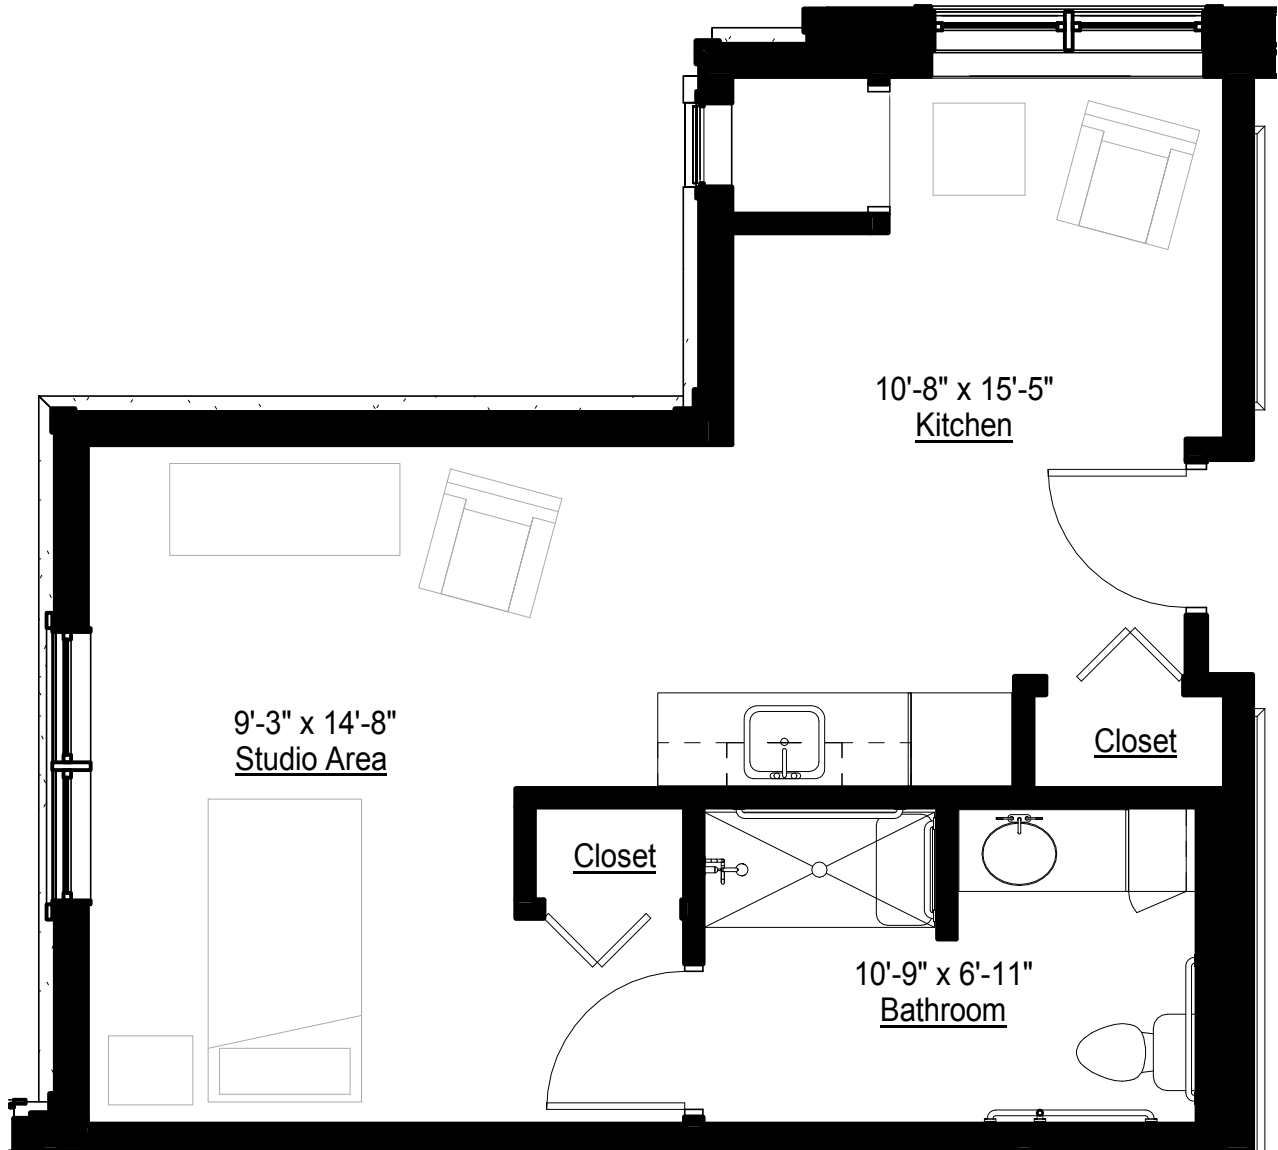

MONARCH SUITES  
STUDIO  
485 SQ. FT.

UNIT: 131

---

---

---

MONARCH SUITES  
STUDIO  
439 SQ. FT.

UNIT: 132

---

---

---

MONARCH SUITES  
STUDIO (*accessible*)  
504 SQ. FT.

UNIT: 133

---

---

---

MONARCH SUITES  
STUDIO  
512 SQ. FT.

UNIT: 142

---

---

---

MONARCH SUITES  
STUDIO (*accessible*)  
560 SQ. FT.

UNIT: 146

---

---

---

MONARCH SUITES  
STUDIO  
443 SQ. FT.

UNITS: 147, 149

---

---

---

**MONARCH SUITES**  
**STUDIO**  
**399 SQ. FT.**

UNIT: 148