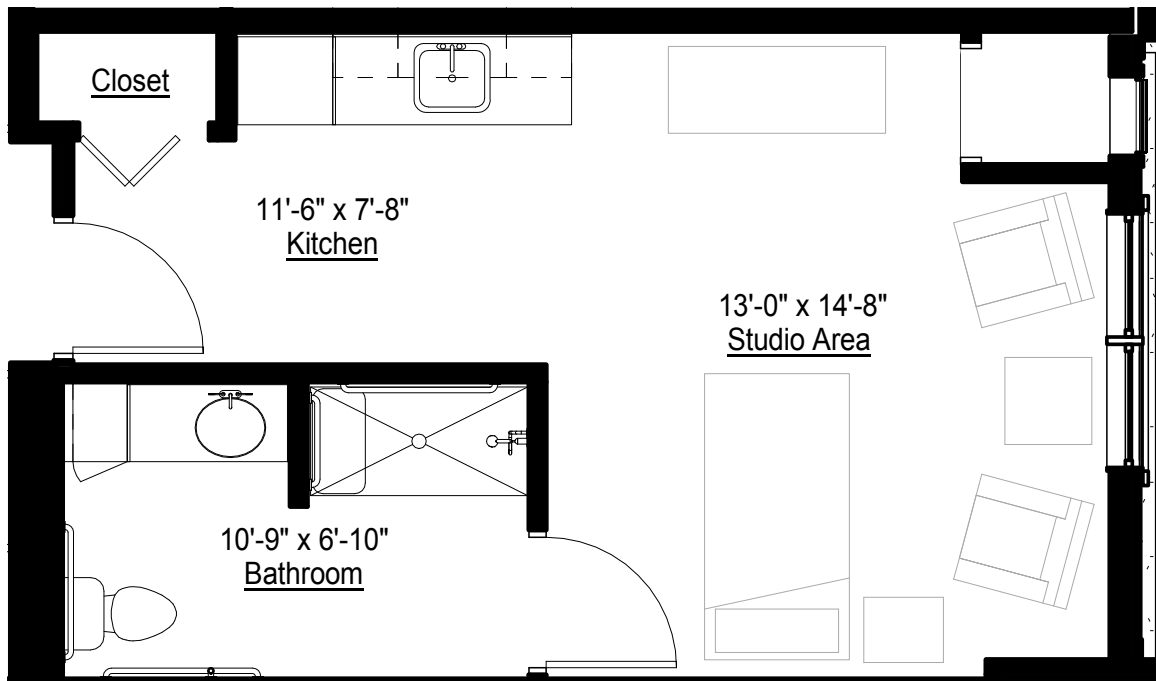

---

---

MONARCH SUITES  
STUDIO (*accessible*)  
504 SQ. FT.

UNIT: 133

---

---

---

MONARCH SUITES  
STUDIO  
512 SQ. FT.

UNIT: 142

---

---

---

MONARCH SUITES  
STUDIO (*accessible*)  
560 SQ. FT.

UNIT: 146

---

---

---

MONARCH SUITES  
STUDIO  
443 SQ. FT.

UNITS: 147, 149

---

---

---

**MONARCH SUITES**  
**STUDIO**  
**399 SQ. FT.**

UNIT: 148

---

---

---

MONARCH SUITES  
STUDIO  
448 SQ. FT.

UNIT: 156

---

---

---