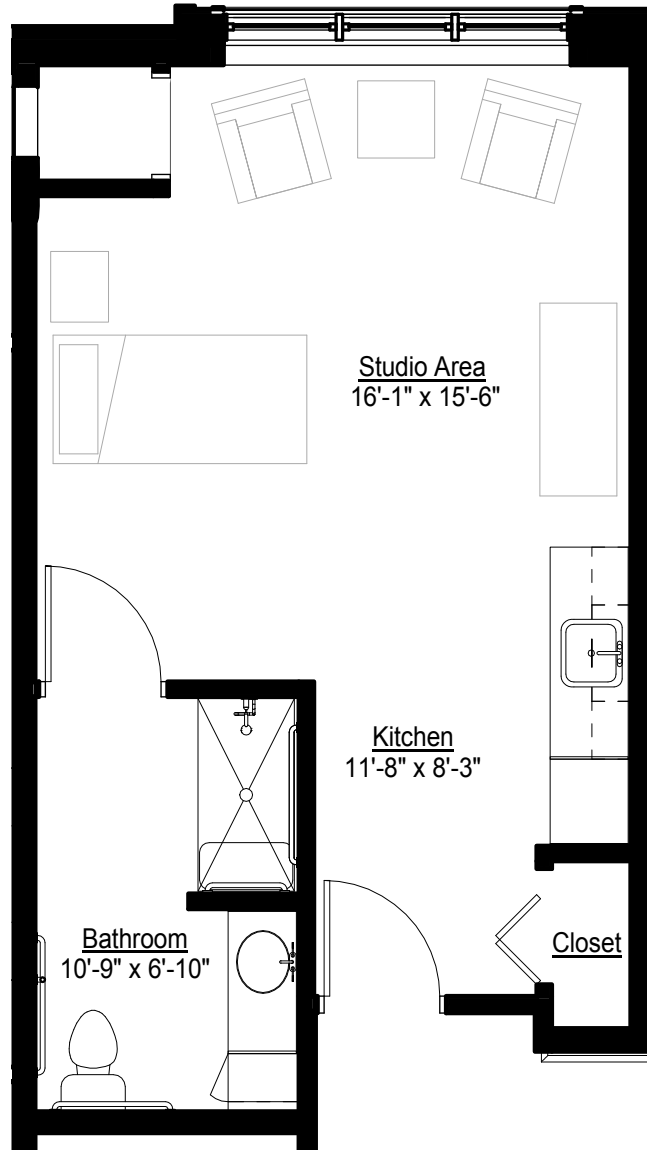

MONARCH SUITES  
STUDIO  
485 SQ. FT.

UNIT: 131

---

---

---

MONARCH SUITES  
STUDIO  
439 SQ. FT.

UNIT: 132

---

---

---

MONARCH SUITES  
STUDIO (*accessible*)  
504 SQ. FT.

UNIT: 133

---

---

---

MONARCH SUITES  
STUDIO  
512 SQ. FT.

UNIT: 142

---

---

---

MONARCH SUITES  
STUDIO (*accessible*)  
560 SQ. FT.

UNIT: 146

---

---

---

MONARCH SUITES  
STUDIO  
443 SQ. FT.

UNITS: 147, 149

---

---

---

**MONARCH SUITES**  
**STUDIO**  
**399 SQ. FT.**

UNIT: 148