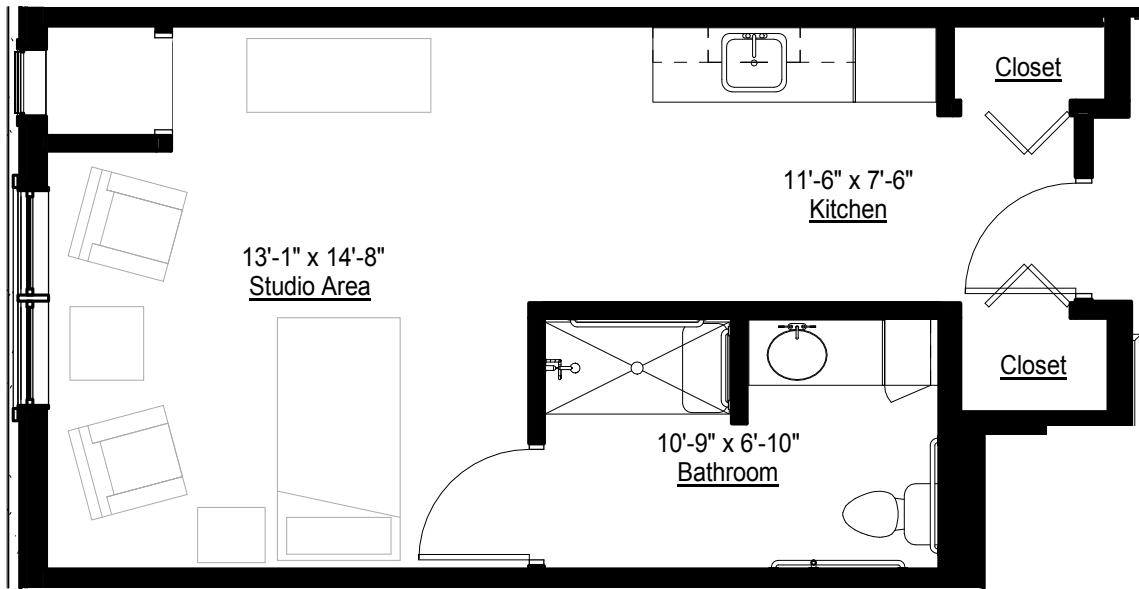

MONARCH SUITES  
STUDIO  
485 SQ. FT.

UNIT: 131

---

---

---

MONARCH SUITES  
STUDIO  
439 SQ. FT.

UNIT: 132

---

---

---

MONARCH SUITES  
STUDIO (*accessible*)  
504 SQ. FT.

UNIT: 133

---

---

---

MONARCH SUITES  
STUDIO  
512 SQ. FT.

UNIT: 142

---

---

---

MONARCH SUITES  
STUDIO (*accessible*)  
560 SQ. FT.

UNIT: 146

---

---

---

MONARCH SUITES  
STUDIO  
443 SQ. FT.

UNITS: 147, 149

---

---

---

**MONARCH SUITES**  
**STUDIO**  
**399 SQ. FT.**

UNIT: 148