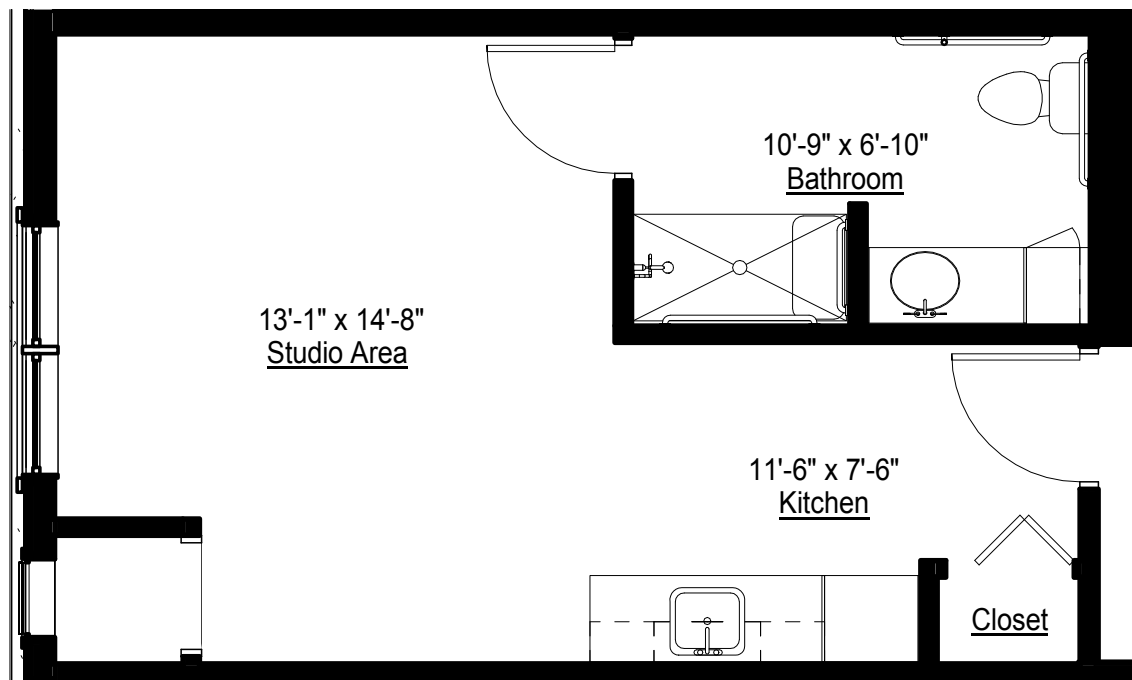

---

---

MONARCH SUITES  
STUDIO (*accessible*)  
504 SQ. FT.

UNIT: 133

---

---

---

MONARCH SUITES  
STUDIO  
512 SQ. FT.

UNIT: 142

---

---

---

MONARCH SUITES  
STUDIO (*accessible*)  
560 SQ. FT.

UNIT: 146

---

---

---

MONARCH SUITES  
STUDIO  
443 SQ. FT.

UNITS: 147, 149

---

---

---

**MONARCH SUITES**  
**STUDIO**  
**399 SQ. FT.**

UNIT: 148

---

---

---

MONARCH SUITES  
STUDIO  
448 SQ. FT.

UNIT: 156

---

---

---