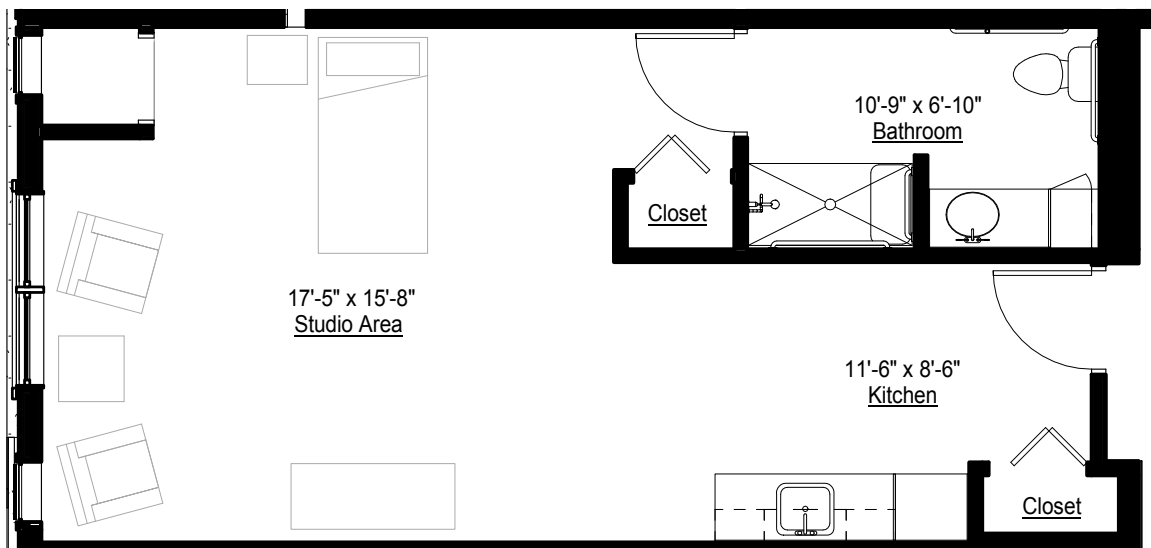

MONARCH SUITES  
STUDIO  
485 SQ. FT.

UNIT: 131

---

---

---

MONARCH SUITES  
STUDIO  
439 SQ. FT.

UNIT: 132

---

---

---

MONARCH SUITES  
STUDIO (*accessible*)  
504 SQ. FT.

UNIT: 133

---

---

---

MONARCH SUITES  
STUDIO  
512 SQ. FT.

UNIT: 142

---

---

---

MONARCH SUITES  
STUDIO (*accessible*)  
560 SQ. FT.

UNIT: 146

---

---

---

MONARCH SUITES  
STUDIO  
443 SQ. FT.

UNITS: 147, 149

---

---

---

**MONARCH SUITES**  
**STUDIO**  
**399 SQ. FT.**

UNIT: 148