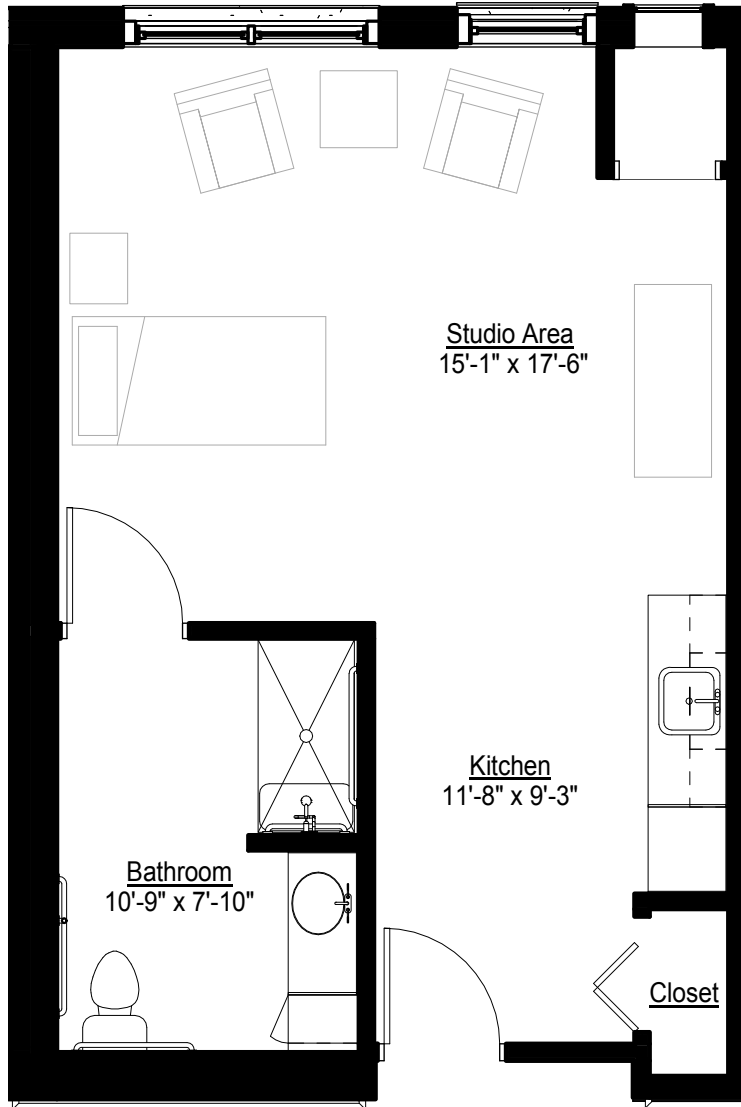

MONARCH SUITES  
STUDIO  
485 SQ. FT.

UNIT: 131

---

---

---

MONARCH SUITES  
STUDIO  
439 SQ. FT.

UNIT: 132

---

---

---

MONARCH SUITES  
STUDIO (*accessible*)  
504 SQ. FT.

UNIT: 133

---

---

---

MONARCH SUITES  
STUDIO  
512 SQ. FT.

UNIT: 142

---

---

---

MONARCH SUITES  
STUDIO (*accessible*)  
560 SQ. FT.

UNIT: 146

---

---

---

MONARCH SUITES  
STUDIO  
443 SQ. FT.

UNITS: 147, 149

---

---

---

**MONARCH SUITES**  
**STUDIO**  
**399 SQ. FT.**

UNIT: 148