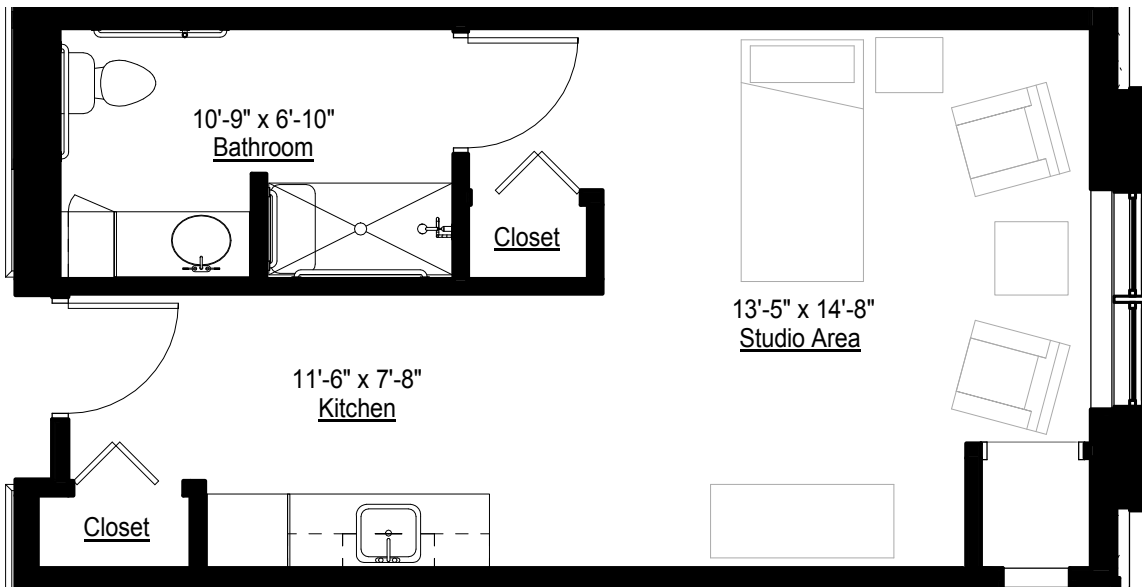

MONARCH SUITES
STUDIO
460 SQ. FT.

UNITS: 139, 140, 143, 144, 152, 153, 159, 162